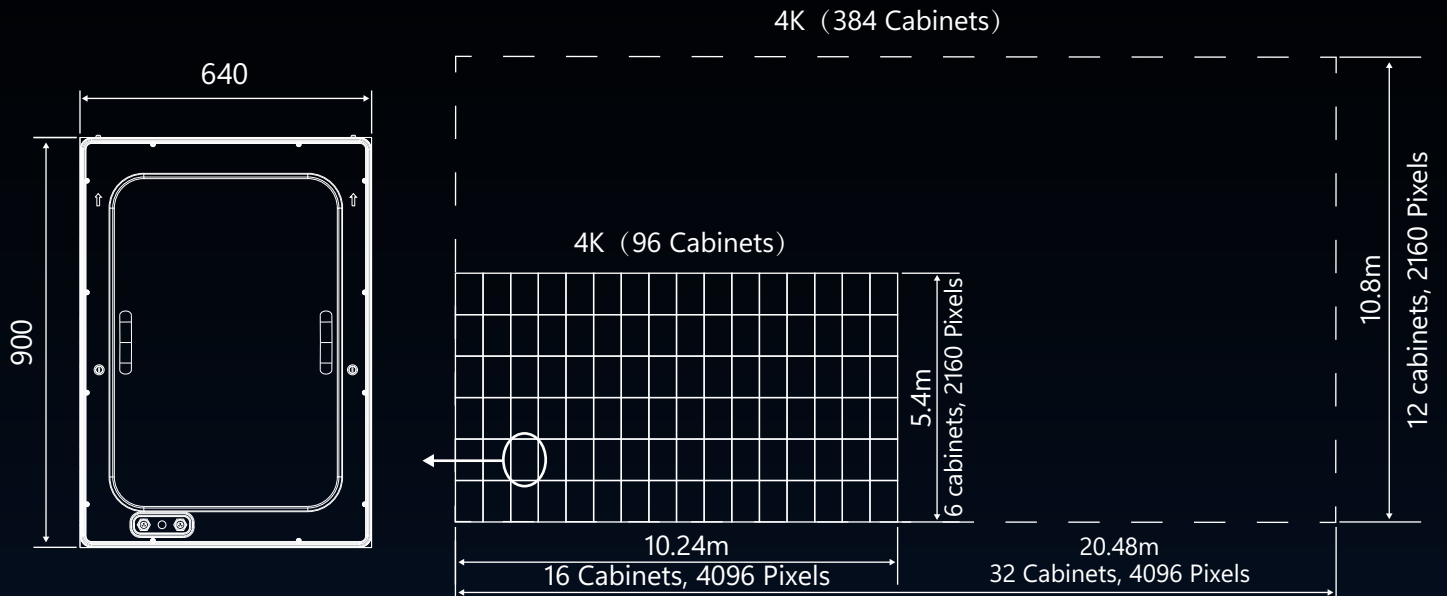

LEDMAX Cinema Screen has been certified by Digital Cinema Advocates International (DCI) after passing three major categories and about 100 fine and demanding tests.

07

Specification parameters

Product Name	LEDMAX CINEMA SCREEN	
Pixel Pitch (mm)	2.5	5
Pixel Density (dot/s.q.m)	160000	40000
Pixel Configuration	1R1G1B (SMD)	
Driving Type	1/30	
Dimension (m)	10.24*5.4	20.48*10.8
Pixel Resolution (row× column)	4096*2160	4096*2160
Weight	23kg (conventional cabinet) /29kg (Server cabinet) 4.6t (All screen with mounting bracket)	20kg (conventional cabinet) /35kg (Server cabinet) 14.5t (All screen with mounting bracket)
Porosity	/	≥17%
Brightness (cd/m ²)	48nits/300nits for HDR	
Power Max (w/m ²)	≤82W/m ² @48nits/≤193W/m ² @300nits ≤4.6KW@48nits/≤10.7KW@300nits (per screen)	≤44W/m ² @48nits/≤113W/m ² @300nits ≤9.6KW@48nits/≤25KW@300nits (per screen)
Power Average (w/m ²)	≤28W/m ² @48nits/≤65W/m ² @300nits ≤1.6KW@48nits/≤3.6KW@300nits (per screen)	≤15W/m ² @48nits/≤38W/m ² @300nits ≤3.2KW@48nits/≤8.4KW@300nits (per screen)
Server Model	QUBE XP-I	DOLBY IMS3000
Refresh Rate (Hz)	≥3840	
Gray scale (bit)	16	
Powe Supply	AC100-240V, 50/60Hz	
Mean Time Between Failures	≥10000h	
Lifetime of the LED	≥100000h	
Colorgamut	DCI-P3	
Maintenance mode	Rear	