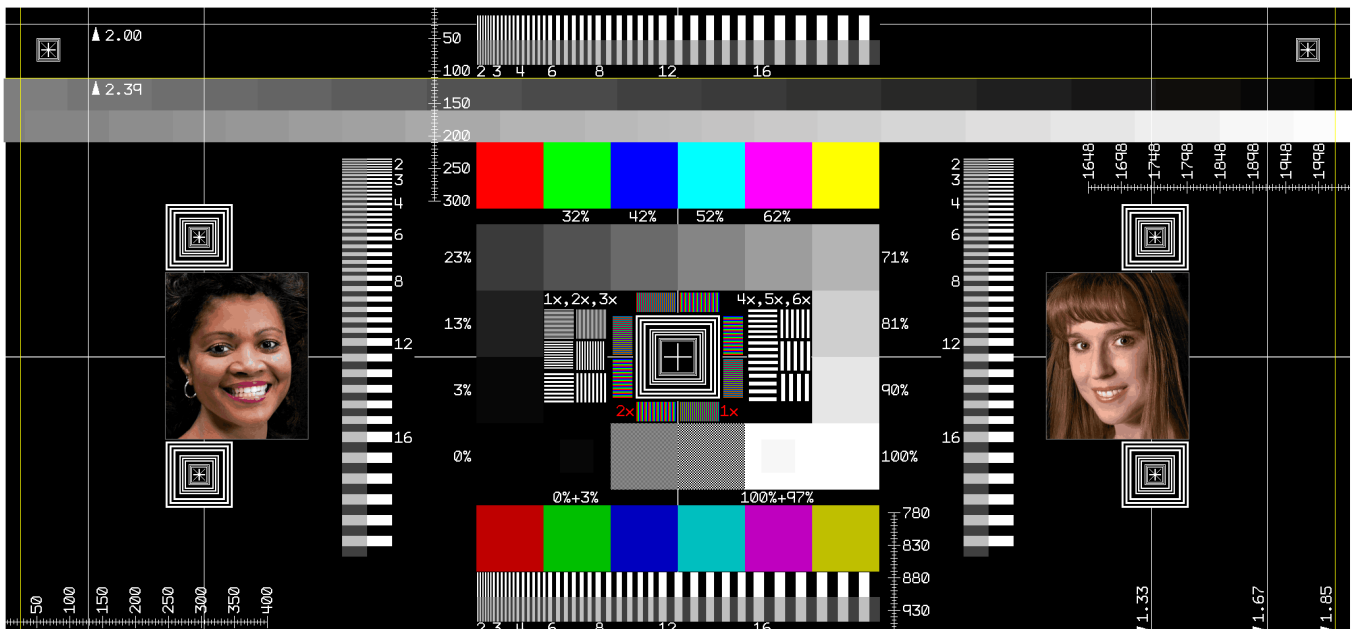

06

DCI CERTIFICATION

LEDMAX Cinema Screen has been certified by Digital Cinema Advocates International (DCI) after passing three major categories and about 100 fine and demanding tests.