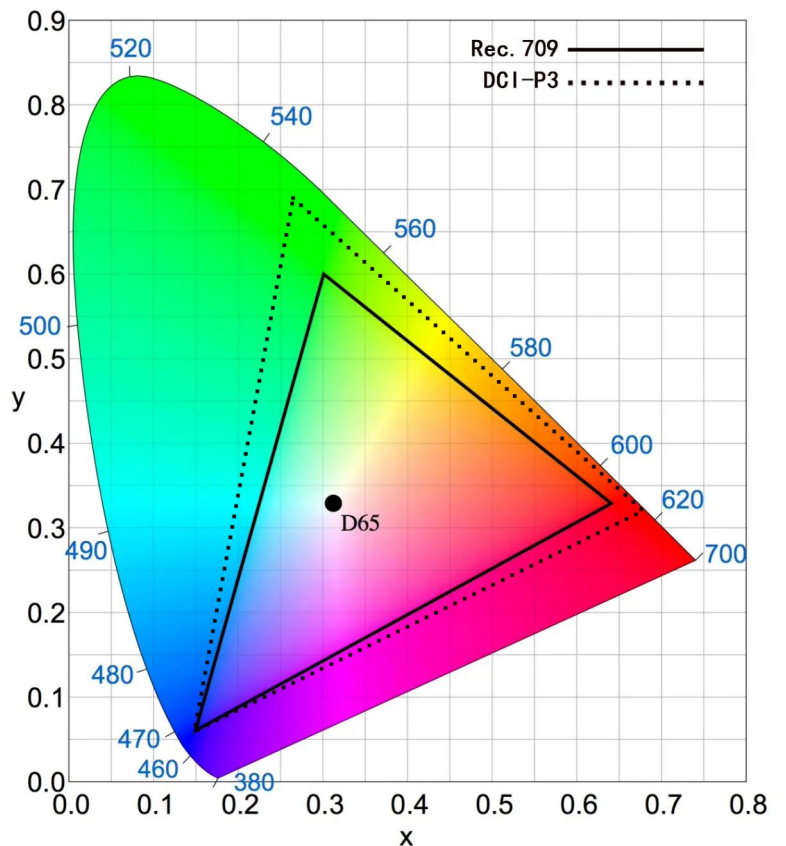

04

DCI-P3 COLOR SPACE

The color space commonly used in the display industry is REC.709 color space, LEDMAX cinema screen adopts DCI-P3 color space, covering the entire color space of movie scenes, which is 135% of REC.709 color standard range. It can accurately restore the picture color, show more picture details, and more realistic response to the movie picture effect.